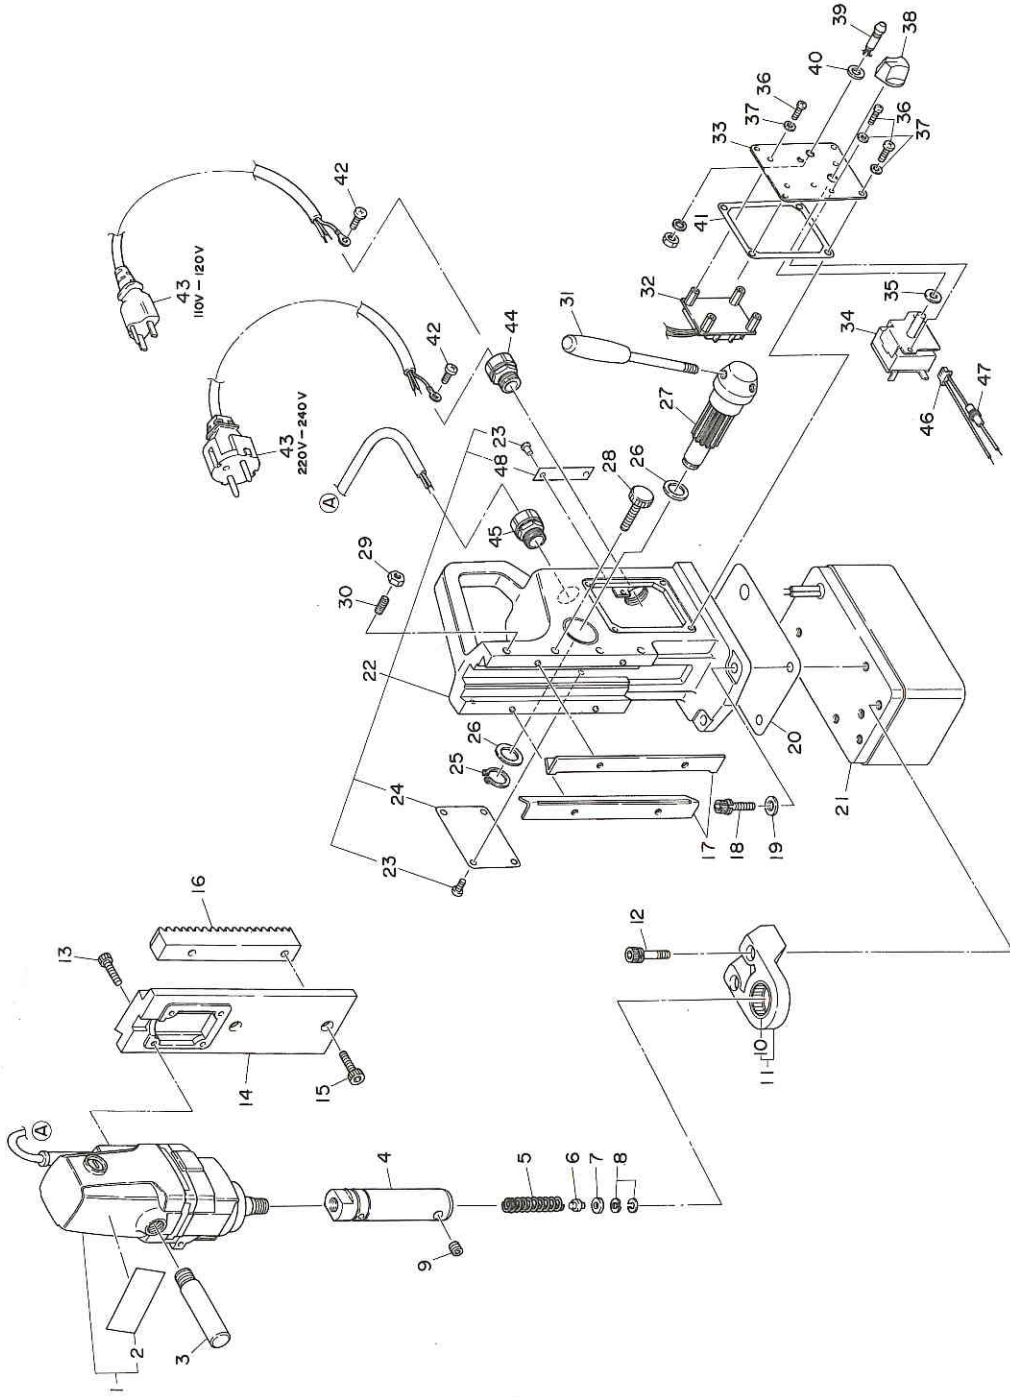

ATRA ACE AS-30 ASSEMBLY AND PARTS LIST

The part numbers with () are included in the Ass'y parts written above them.

No.	Part No.	Part Name	Q'ty	Price
1	TB02586	Drill Motor Ass'y (110-120V)	1 set	
1	TB02624	Drill Motor Ass'y (220-240V)	1 set	
-	(TB00598)	Carbon Brush Ass'y	1 set	
2	(TQ05063)	Label Caution	1	
3	TB02534	Side Handle Ass'y	1 set	
4	TQ03375	Arbor Body	1	
5	TQ00669	Spring 1.6X16.2X87	1	
6	TP15981	Pilot Spacer	1	
7	TP15848	Spacer 10.5X19X5	1	
8	TP13905	Internal Retaining Ring RTW-19	2	
9	TP16723	Hex. Socket Set Screw 12X9.5	1	
10	TB02696	Bracket Ass'y	1 set	
11	(TQ03444)	Needle Bearing B-2410	1	
12	TQ03345	Hex. Socket Head Cap Screw 8X25 With Spring Washer	3	
13	TP00126	Hex. Socket Head Cap Screw 5X16	4	
14	TQ03379	Slide Board	1	
15	TP07118	Hex. Socket Head Cap Screw 6X16	2	
16	TQ02496	Rack	1	
17	TP15103	Slide Plate	2	
18	TQ03344	Hex. Socket Head Cap Screw 8X20 With Spring Washer	3	
19	TP00046	Washer M8	3	
20	TQ10333	Packing Pole	1	
21	TB02584	Square Pole Ass'y (110-120V)	1 set	
21	TB02562	Square Pole Ass'y (220-240V)	1 set	
22	TB04419	Body Sub Ass'y	1 set	
23	(TP05136)	Drive Rivet No.2X4.8	6	
24	(TQ05806)	Plate Warning	1	
48	(TP04769)	Plate Serial Number	1	
25	TP02539	External Retaining Ring G-14	1	
26	TP05463	Pinion Washer 14.2X19X1	2	
27	TQ01542	Pinion Shaft	1	
28	TP02931	Set Screw	1	